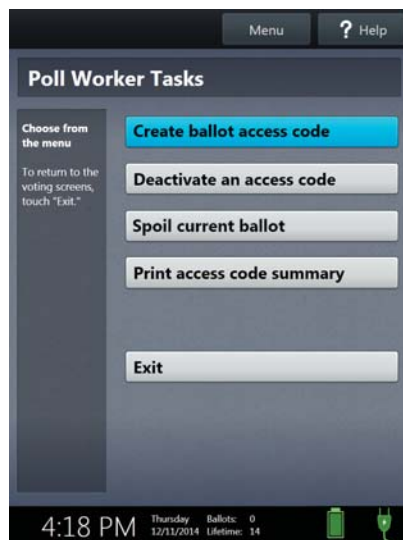

The voting booth offers easy wheelchair access, and the tethered controller can be placed wherever it is easiest for the voter to use.

Easy second-chance voting

Voters can review the ballot summary at any time, and it’s easy to change selections before printing the ballot.

Election Managers

Adaptable

Accommodates limitless ballot styles and is suitable for all voters in a variety of settings. Can print blank ballots as needed.

Reduces training time

User-friendly interface has the same look-and-feel as other Verity voting components, for shorter staff training time and lower training costs.

Nearly maintenance free

Verity Touch Writer is exceptionally simple to maintain; election staff easily completes most tasks independently.

Poll Workers

Easy to transport, set up, and use

Compact and lightweight, Verity Touch Writer is easy to transport in ordinary vehicles and easy to set up at the polling place.

Easy to start up and shut down in minutes

Simple, plain-language, step-by-step onscreen instructions.

Easy ballot activation

Voters can activate their own correct ballot style using a simple access code – no pre-loading of ballots or proprietary cards required.